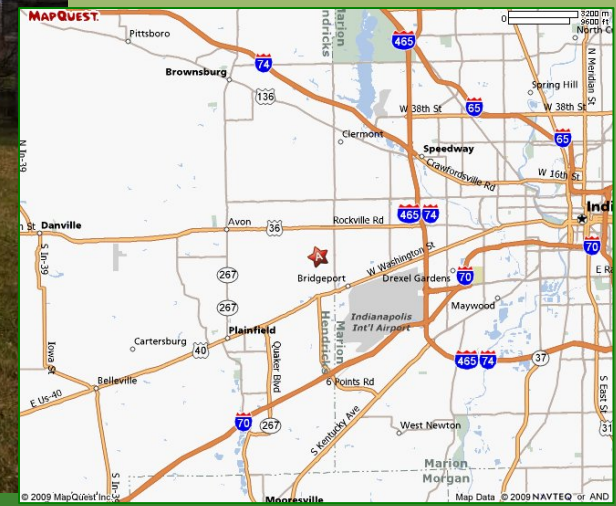

Corner of Ronald Reagan Pkwy – Avon Indiana

Southeast corner of Ronald Reagan Parkway and CR 100 S

- Approx. 10 acre site located at new intersection of Ronald Reagan Parkway
- Located just south of US 36, north of US 40 and I-70
- Now the main N/S corridor through Hendricks County